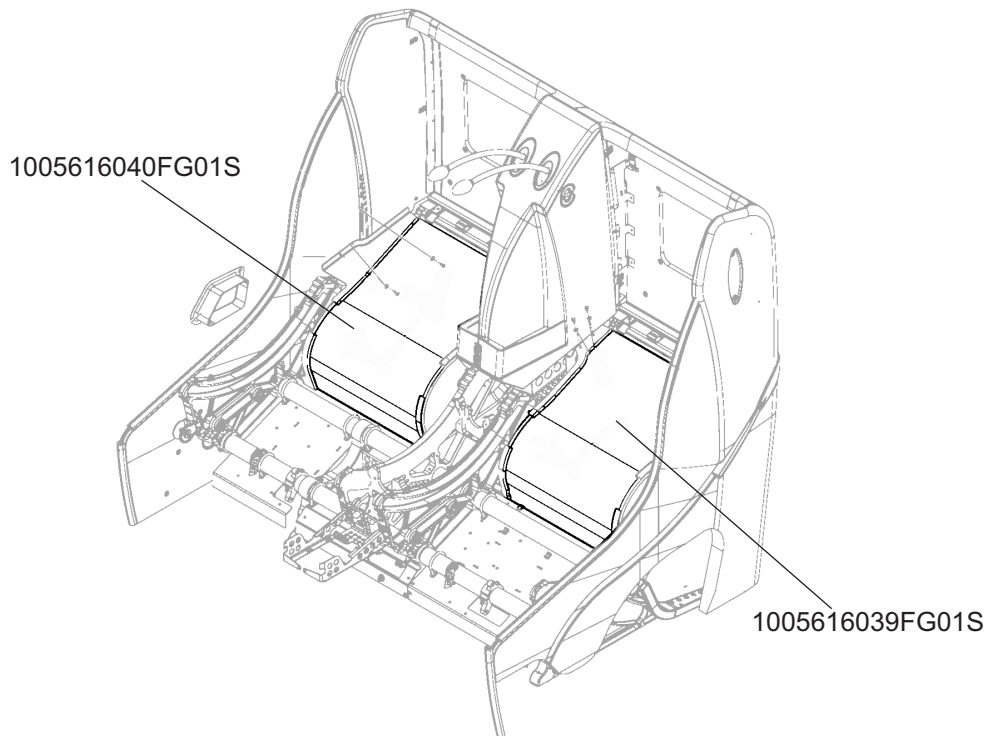

FOOTWELL ASSEMBLY - OUTER

Seal Dynamics Part Number 1005616039FG01S, 1005616040FG01S

B/E Aerospace Part Number 1005616-039FG01, -040FG01

[Next Higher Assembly Part : 1005616-711FG01, -712FG01, -713FG01](#)

[- Installation - Footwell](#)

Eligibility:

[See FAA-PMA Supplement](#)

IPC Reference:

B777-25-25

A380-25-25

Quantity:

1

Location:

Footwell Installation