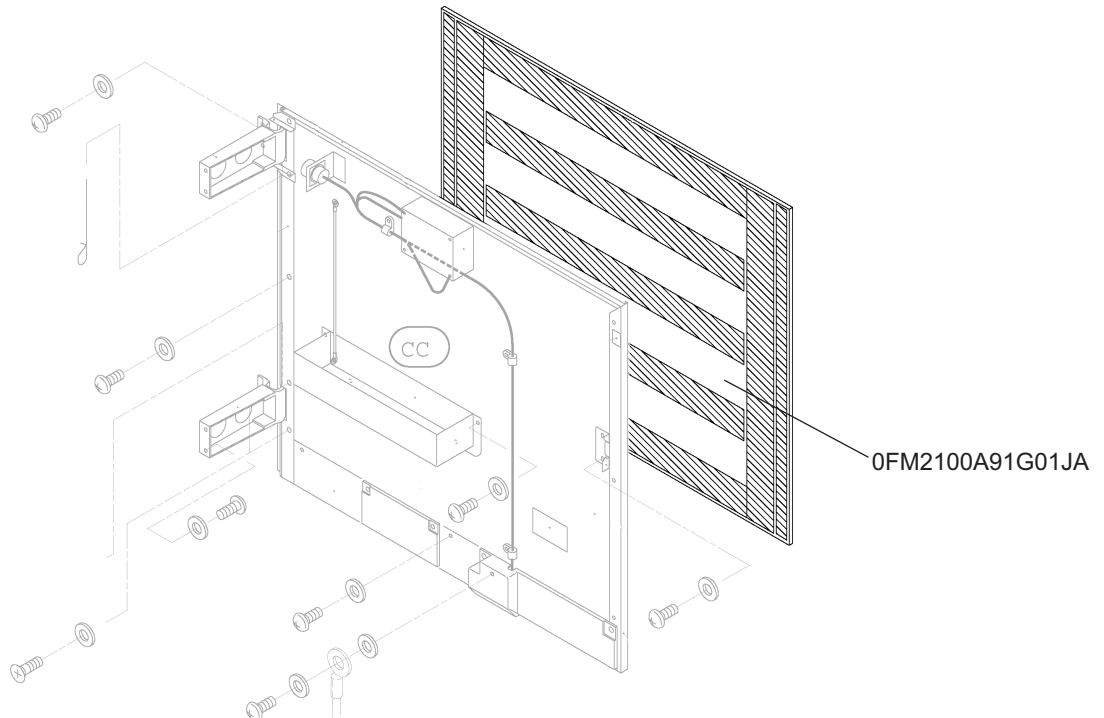

HEICO

MIRROR

JetAvion Part Number: 0FM2100A91G01JA

Jamco Corp Part Number: 0FM2100A91G01

Next Higher Assembly Part Number: AFA07, BAB07 - Lavatory

Eligibility:

[See FAA PMA Supplement](#)

IPC Reference:

25-46

Quantity:

From 2 to 4 per Aircraft

Location:

Instl-Mirror, Lavatory