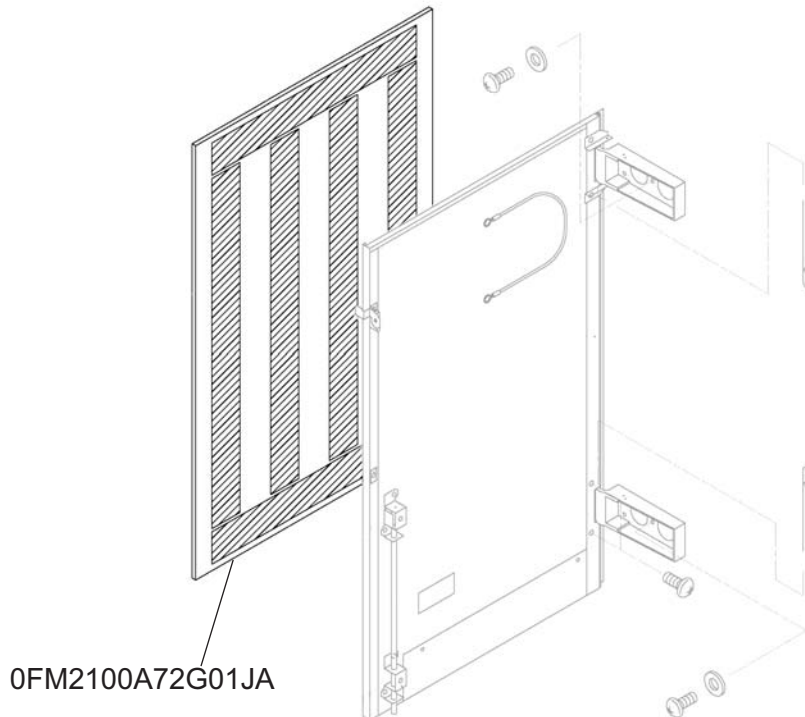

MIRROR

Jet Avion Part Number 0FM2100A72G01JA

Jamco Corp. Part Number 0FM2100A72G01

[Next Higher Assembly Part : Jamco BAB07](#)

[- Lavatory](#)

Eligibility:

[See FAA-PMA Supplement](#)

IPC Reference:

Jamco 25-46

Jamco 25-45

Quantity:

As required

0FM2100A72G01JA

Location:

Instl-Mirror