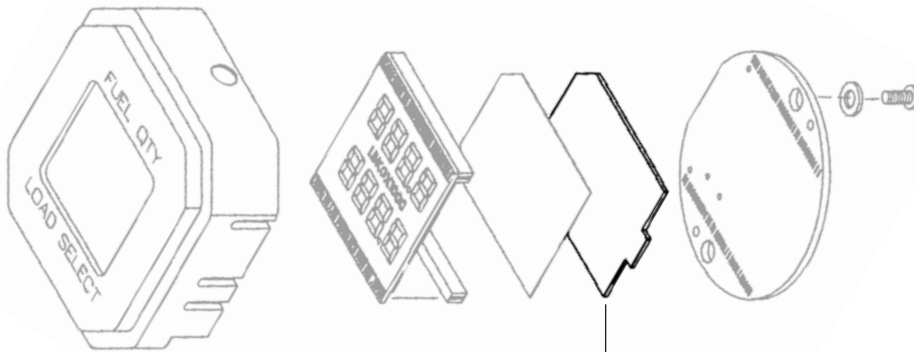

## ELECTRO LUMINESCENT LAMP

Flight Specialties Part Number 044940-3FS  
Goodrich Part Number 044940-3  
[Next Higher Assembly Part Number: 10078-0101](#)  
[- Load Select Indicator](#)

**Eligibility:**  
[See FAA/PMA Supplement](#)

**IPC Reference:**  
B757-28-42  
B767-28-42

**Quantity:**  
As Required

044940-3FS

**Location:**  
Display Module Assembly