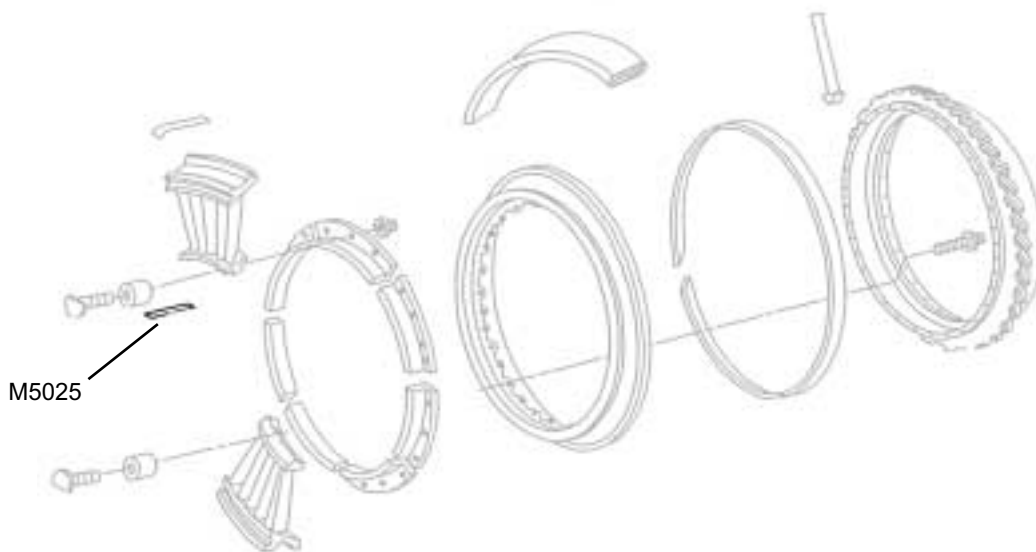

4TH STAGE SEAL STRIP

McClain Part Number M5025
CFM International Part Number 301-329-003-0

Engine Eligibility:
[See FAA/PMA Supplement](#)

IPC Reference:
CFM56-72-54

Quantity Per Engine:
22

Engine Location:
LPT Rotor / Stator Assembly