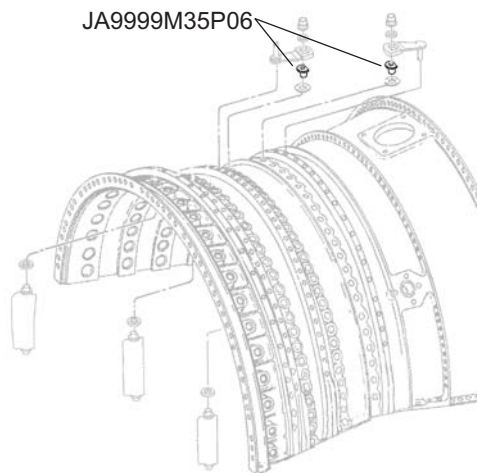

BUSHING

Jet Avion Part Number JA9999M35P06, P07
CFM International Part Number 9999M35P06, P07

Engine Eligibility:

[See FAA/PMA Supplement Index](#)

IPC Reference:

CFM56-72-32

Quantity Per Engine:

Up to 158

Engine Location:

Compressor Front Stator Assembly