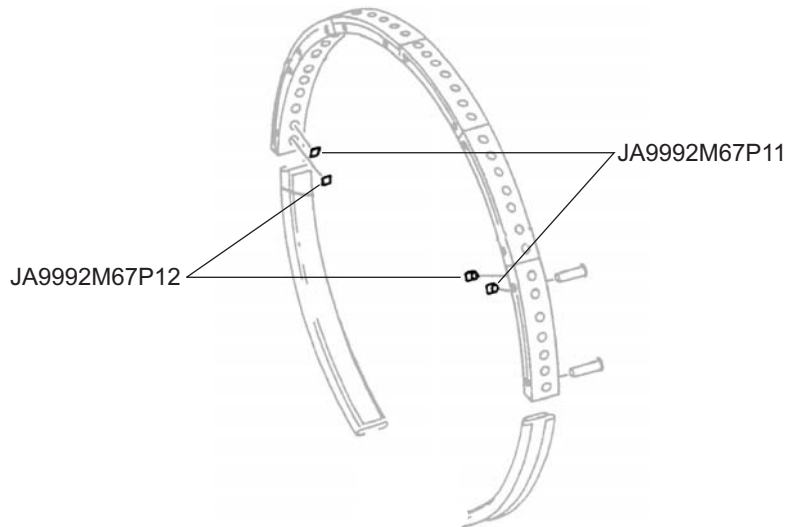

## BUSHING

Jet Avion Part Number JA9992M67P11, P12  
CFM International Part Number 9992M67P11, P12

**Model Eligibility:**  
See FAA/PMA Supplement

**IPC Reference:**  
CFM56-72-32

**Quantity Per Engine:**  
As Required

JA9992M67P11

**Engine Location:**  
Compressor Front Stator Assembly