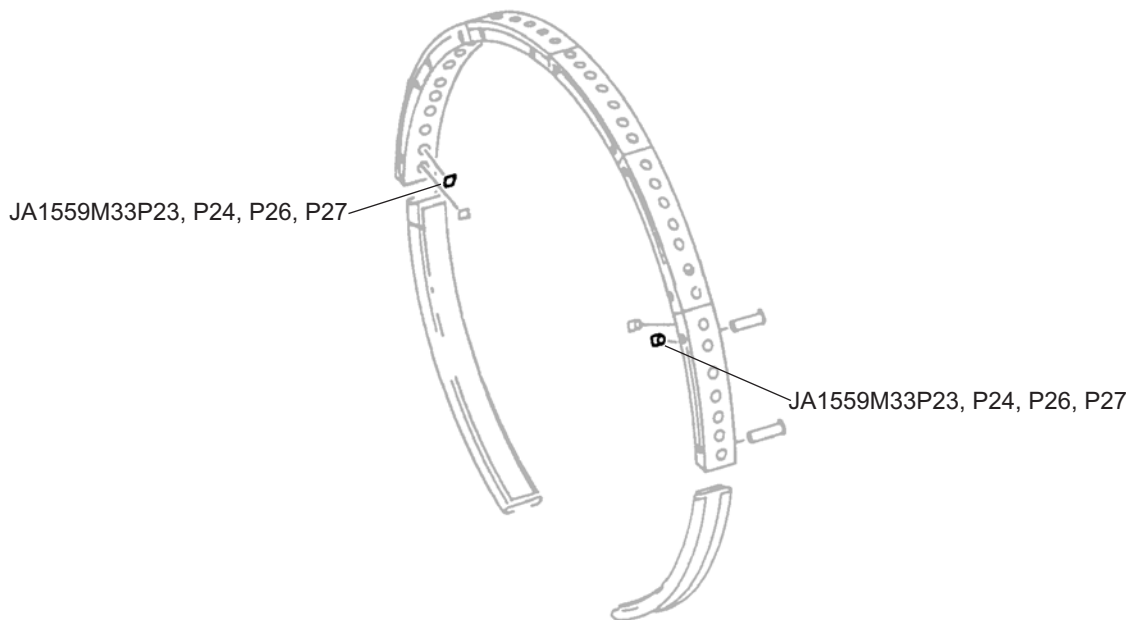

BUSHING, VANE - COMPRESSOR STATOR

Jet Avion Part Number JA1559M33P23, P24, P26, P27
CFM International Part Number 1559M33P23, P24, P26, P27

Engine Eligibility:
[See FAA/PMA Supplement Index](#)

IPC Reference:
CFM56-72-32

Quantity Per Engine:
Up to 306

Engine Location:
Compressor Front Stator Assembly