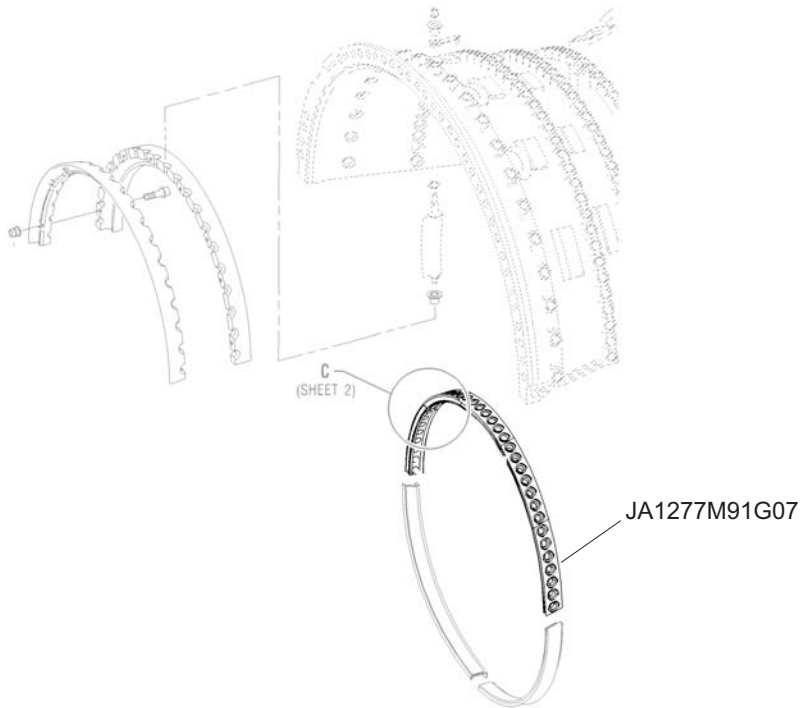

SHROUD ASSY - CPRSR STTR STG 3

Jet Avion Part Number JA1277M91G07
CFM International Part Number 1277M91G07

Engine Eligibility:
[See FAA-PMA Supplement](#)

IPC Reference:
CFM56-72-32

Quantity:
8

Location:
Stator Assy