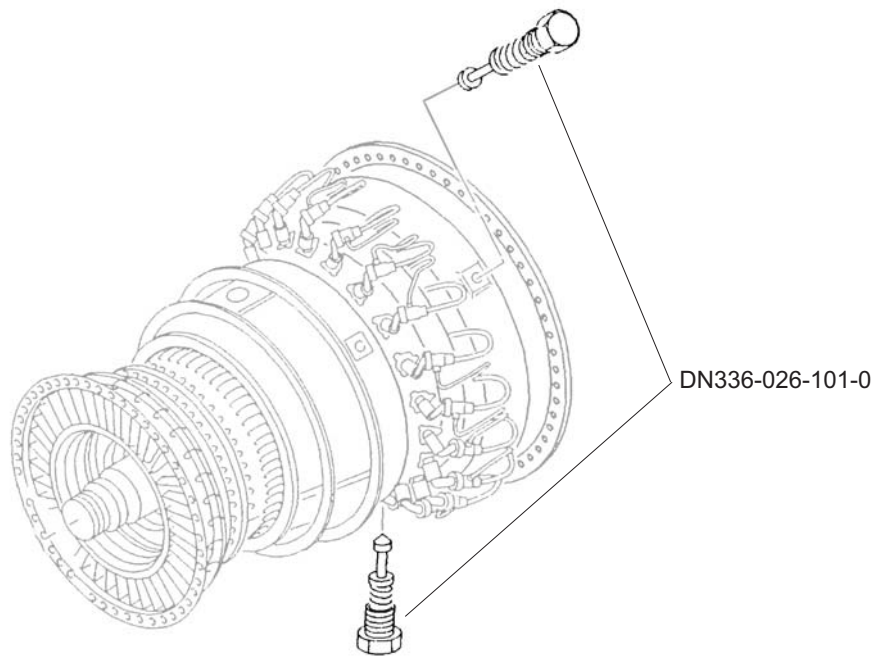

PLUG ASSEMBLY, BORESCOPE

Jet Avion Part Number DN336-026-101-0
CFM International Part Number 336-026-101-0

Eligibility:
[See FAA-PMA Supplement](#)

IPC Reference:
CFM56-72-00

Quantity:
2

Location:
Engine Assy - Turbofan