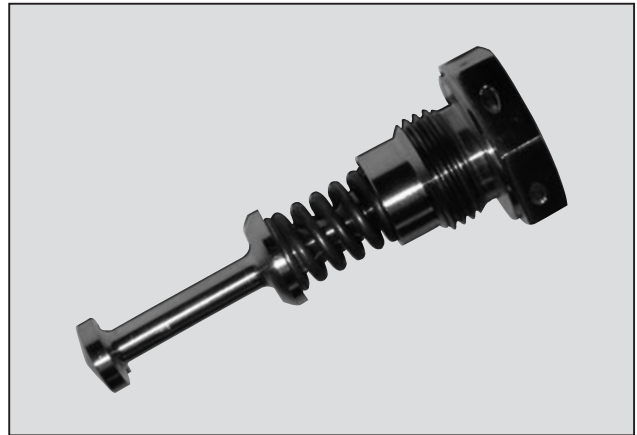

PLUG ASSEMBLY, BORESCOPE

Jet Avion Part Number DN336-026-101-0
CFM International Part Number 336-026-101-0

Eligibility:
[See FAA-PMA Supplement](#)

IPC Reference:
CFM56-72-00

Quantity:
2

Location:
Engine Assy - Turbofan