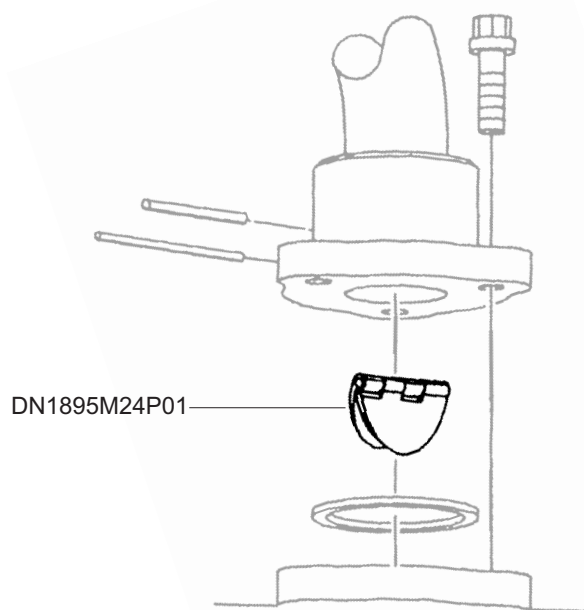

FLAPPER

Jet Avion Part Number DN1895M24P01
CFM International Part Number 1895M24P01

Engine Eligibility:

[See FAA-PMA Supplement](#)

IPC Reference:

CFM56-2-72-00, CFM56-3-72-00
CFM56-5A-72-00, CFM56-5B-72-00
CFM56-5C-72-00, CFM56-7B-72-00

Quantity:

2

Location:

Core Assy - Cooling Ducts