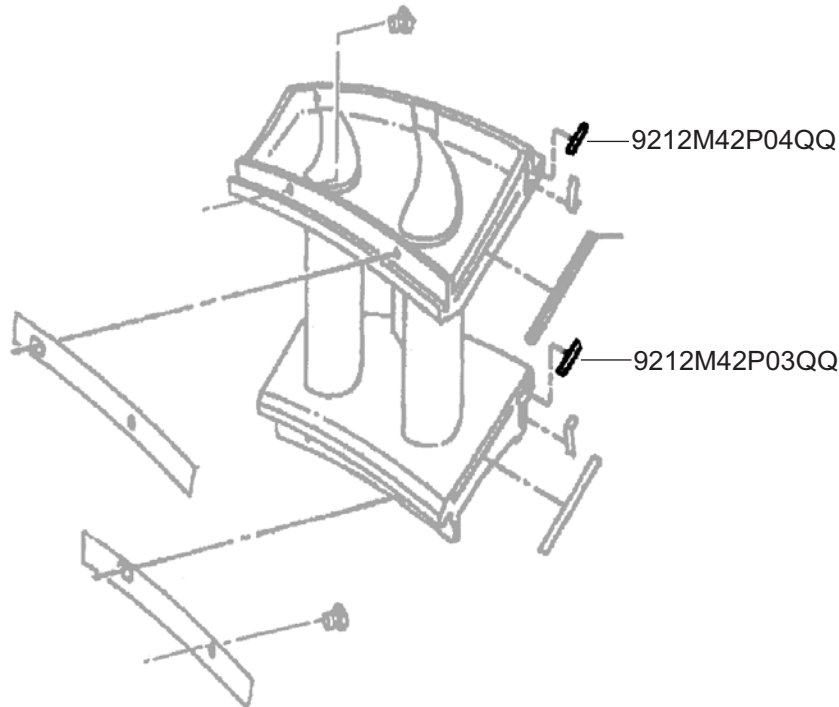

SEAL

Turbine Kinetics Part Number 9212M42P03QQ, P04QQ
CFM International Part Number 9212M42P03, P04

Model Eligibility:
See FAA/PMA Supplement

IPC Reference:
CFM56-72-51

Quantity Per Engine:
23

Engine Location:
HPT Nozzle Assembly