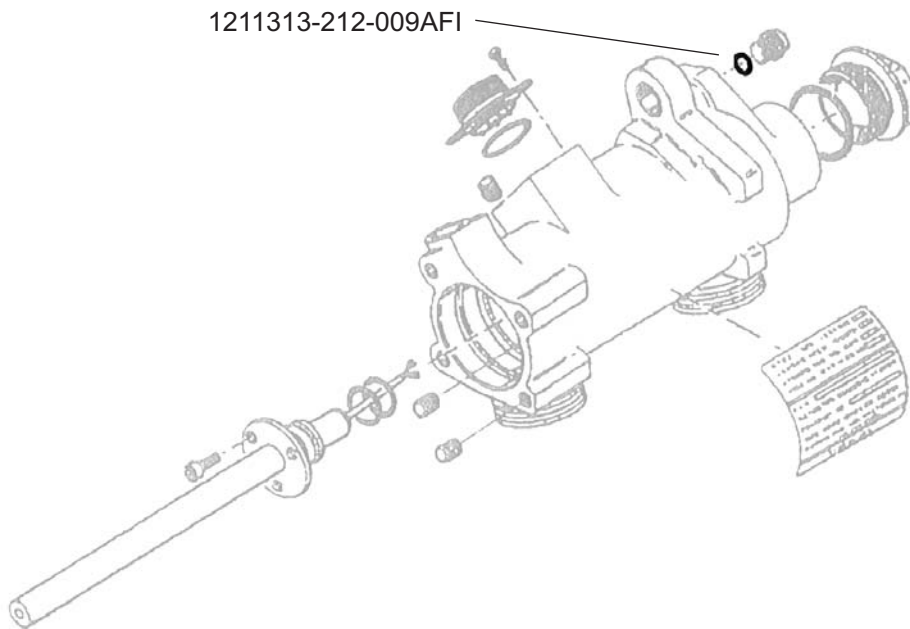

PREFORMED PACKING

Aviation Facilities Part Number 1211313-212-009AFI
Arkwin Part Number 1211313-212-009

Engine Eligibility:
[See FAA-PMA Supplement](#)

IPC Reference:
CFM56-72-00

Units Per Assembly:
1

Engine Location:
Actuator, Variable Valve