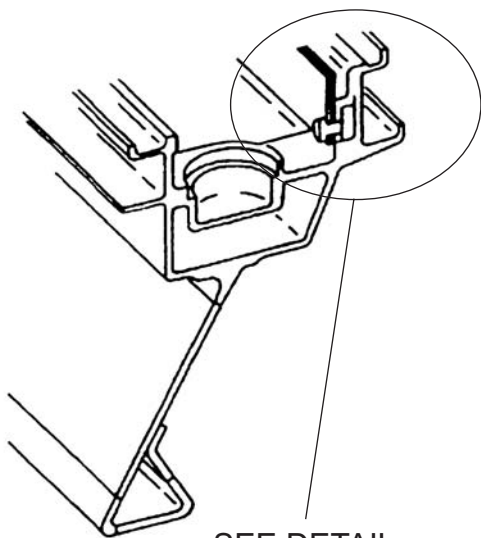

SEAL-LEAF FWD

Jet Avion Part Number JA9379M37P03

General Electric Part Number 9379M37P03

Engine Eligibility:

[See FAA/PMA Supplement Index](#)

IPC Reference:

CF6-80C2-72-56

CF6-80E1-72-56

Quantity Per Engine:

13

JA9379M37P03

DETAIL

Engine Location:

Rotor/Stator Assembly-LPT