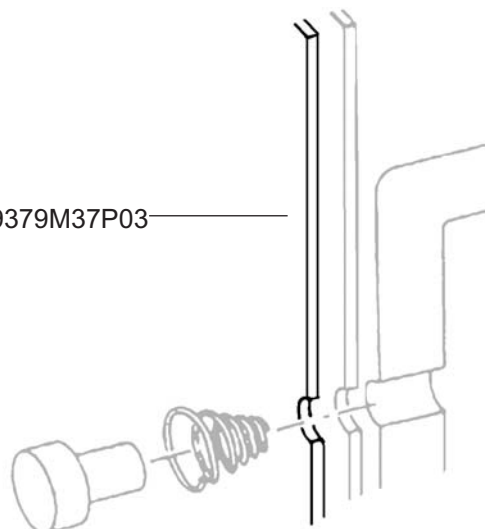

SEAL-LEAF FWD

Jet Avion Part Number JA9379M37P03

General Electric Part Number 9379M37P03

Engine Eligibility:

[See FAA/PMA Supplement Index](#)

IPC Reference:

CF6-80C2-72-56

CF6-80E1-72-56

Quantity Per Engine:

13

JA9379M37P03

DETAIL

Engine Location:

Rotor/Stator Assembly-LPT