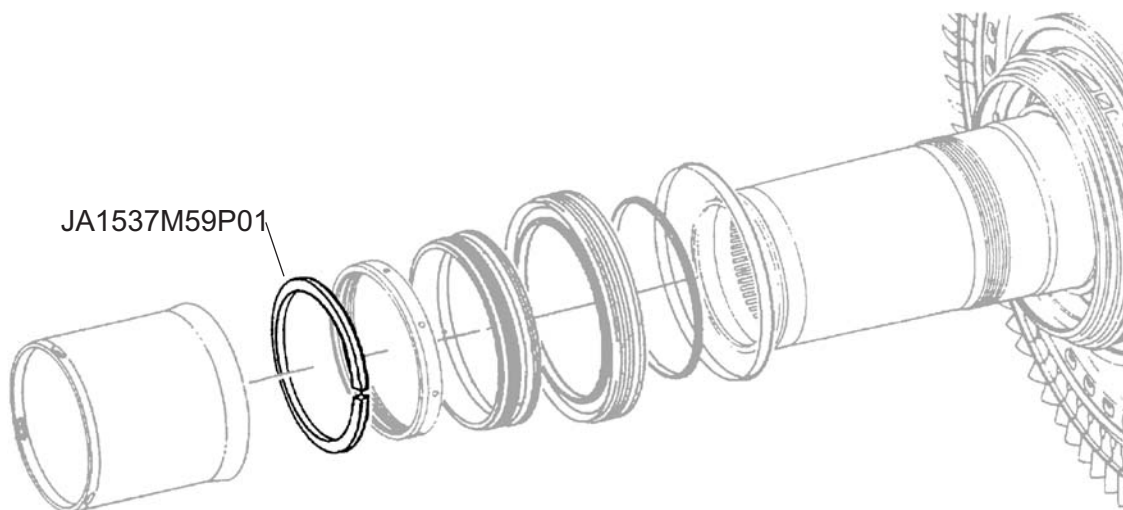

HEICO®

AEROSPACE

INSERT - LOCKNUT 5R (SPD)

Jet Avion Part JA1537M59P01
General Electric Part Number 1537M59P01

Model Eligibility:
See FAA/PMA Supplement

IPC Reference:
CF6-80C2-72-00

Quantity Per Engine:
1

Engine Location:
Engine Assembly