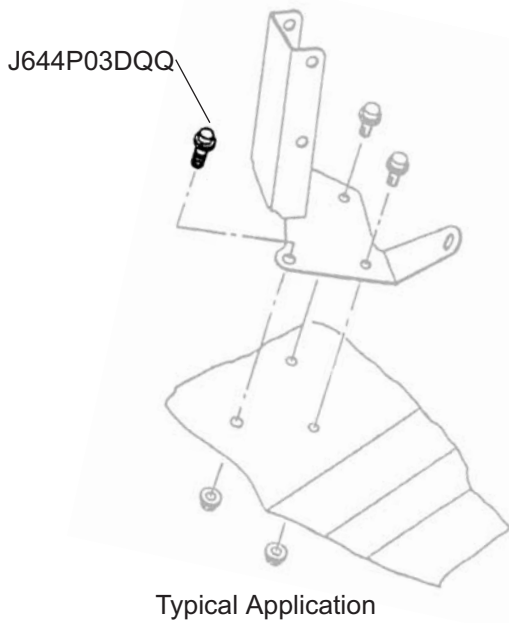

BOLT, MACHINE

Turbine Kinetics Part Number J644P03DQQ - P37AQQ*
 General Electric Part Number J644P03D - P37A

Engine Eligibility:
[See FAA/PMA Supplement](#)

IPC Reference:
 CF6-72 CF6-75
 CF6-73 CF6-77

Quantity Per Engine:
 As Required

*** Detailed List of Approved Part Numbers:**

- J644P03DQQ
- J644P04AQQ, P04BQQ
- J644P04AQQ, P04BQQ, P04DQQ
- J644P05AQQ, P05BQQ, P05DQQ, P05FQQ
- J644P06AQQ, P06DQQ
- J644P07AQQ, P07BQQ, P07DQQ
- J644P08AQQ, P08BQQ, P08DQQ, P08EQQ
- J644P09AQQ, P09BQQ, P09CQQ, P09DQQ, P09EQQ
- J644P10AQQ, P10BQQ, P10DQQ, P10EQQ
- J644P11AQQ, P11BQQ, P11DQQ
- J644P12AQQ, P12BQQ, P12CQQ, P12DQQ, P12EQQ
- J644P13AQQ, P13BQQ
- J644P14AQQ, P14BQQ, P14DQQ
- J644P15AQQ, P15BQQ
- J644P16BQQ, P16FQQ
- J644P17AQQ, P17BQQ, P17DQQ
- J644P18AQQ, P18EQQ
- J644P19AQQ, P19FQQ
- J644P20AQQ, P20BQQ, P20CQQ
- J644P21AQQ, P21BQQ
- J644P22AQQ
- J644P23AQQ, P23BQQ
- J644P25AQQ, P25BQQ
- J644P26AQQ, P26BQQ
- J644P27AQQ
- J644P28BQQ
- J644P30BQQ
- J644P31BQQ
- J644P33AQQ, P33BQQ
- J644P37AQQ