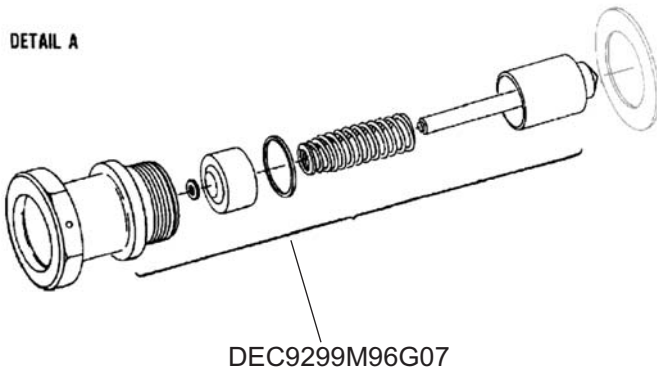

PLUG ASSEMBLY, BORESCOPE HPT

Turbine Kinetics Part Number DEC9299M96G07
General Electric Part Number 9299M96G07

Eligibility:
[See FAA/PMA Supplement](#)

IPC Reference:
CF6-72-00

Quantity:
1

Location:
Engine Assembly-Borescope Plug
Stage 1 HPT Stator