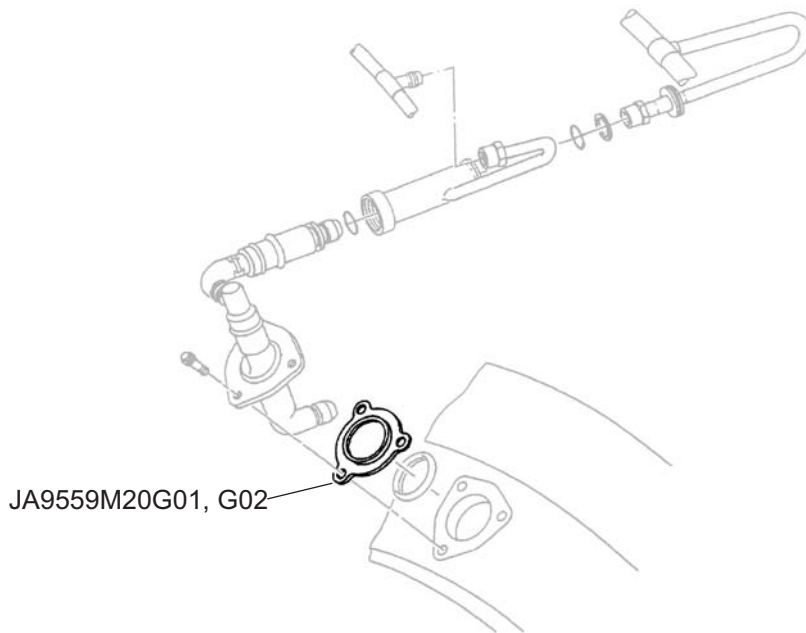

## RING ASSY-SEAL

Jet Avion Part Number JA9559M20G01, G02  
General Electric Part Number 9559M20G01, G02

**Model Eligibility:**  
See FAA/PMA Supplement

**IPC Reference:**  
CF6-45/50-72-34  
CF6-80-72-34

**Quantity Per Engine:**  
30

**Engine Location:**  
Compressor Rear Frame