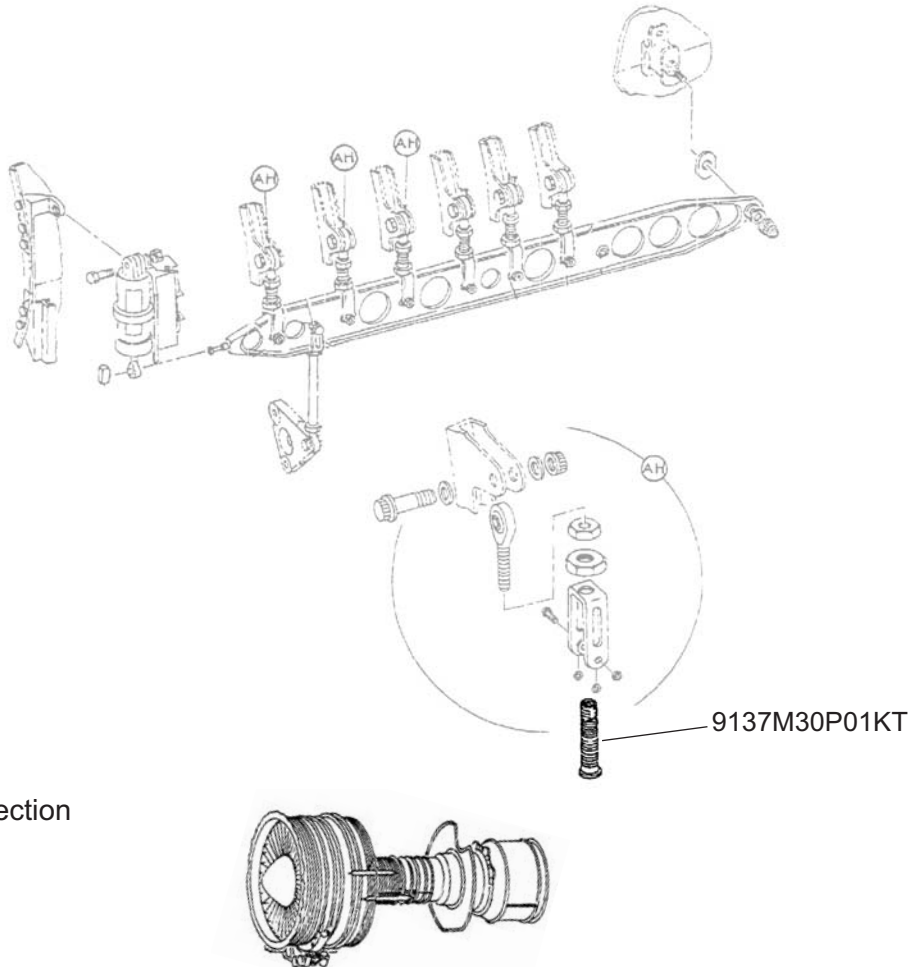

ROD-PUSH ACTN LVR

Turbine Kinetics Part Number 9137M30P01KT
General Electric Part Number 9137M30P01

Eligibility:
[See FAA/PMA Supplement](#)

IPC Reference:
CF6-72-00
CF6-72-30
CF6-72-32

Quantity:
12

Location:
Compressor Section