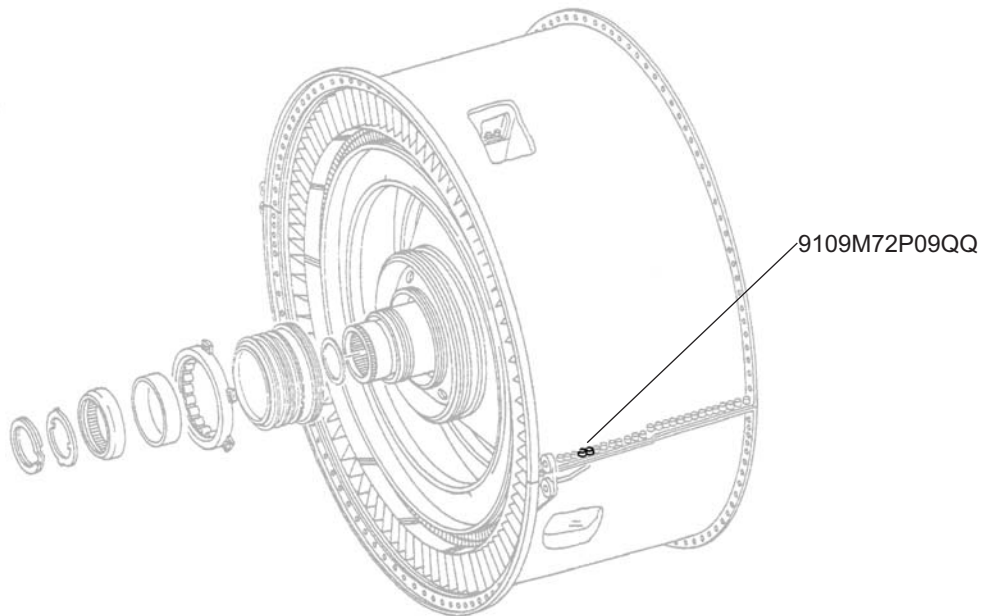

NUT, SELF-LOCKING

Turbine Kinetics Part Number 9109M72P04QQ, P09QQ

General Electric Part Number 9109M72P04, P09

Engine Eligibility:

[See FAA/PMA Supplement](#)

IPC Reference:

CF6-6-72-50	CF6-45/50-72-56
CF6-6-72-54	CF6-45/50-72-57
CF6-6-72-56	CF6-80A-72-55
CF6-6-72-57	CF6-80A-72-56
CF6-45/50-72-50	

Quantity Per Engine:

As Required

Engine Location:

Turbine Section