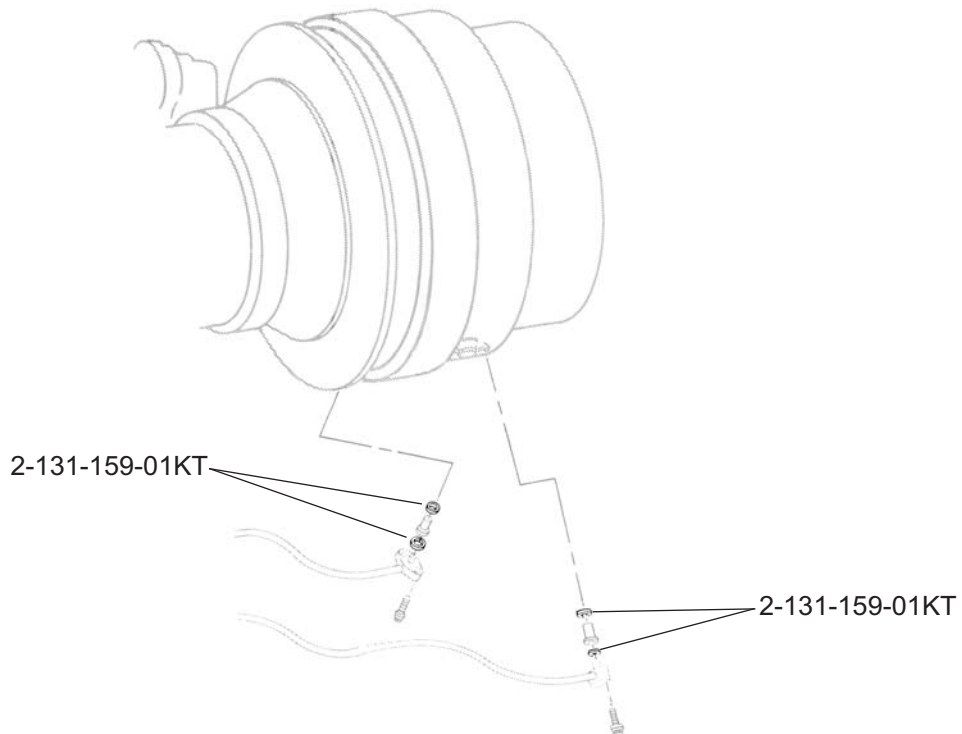

## WASHER-FLAT SEALING

Turbine Kinetics Part Number 2-131-159-01KT  
Honeywell Part Number 2-131-159-01

**Eligibility:**  
[See FAA-PMA Supplement](#)

**IPC Reference:**  
LF507-72-41  
LF507-74-00  
ALF502-72-03  
ALF502-72-41  
ALF502-74-00

**Quantity:**  
As required

**Location:**  
Igniter Plugs